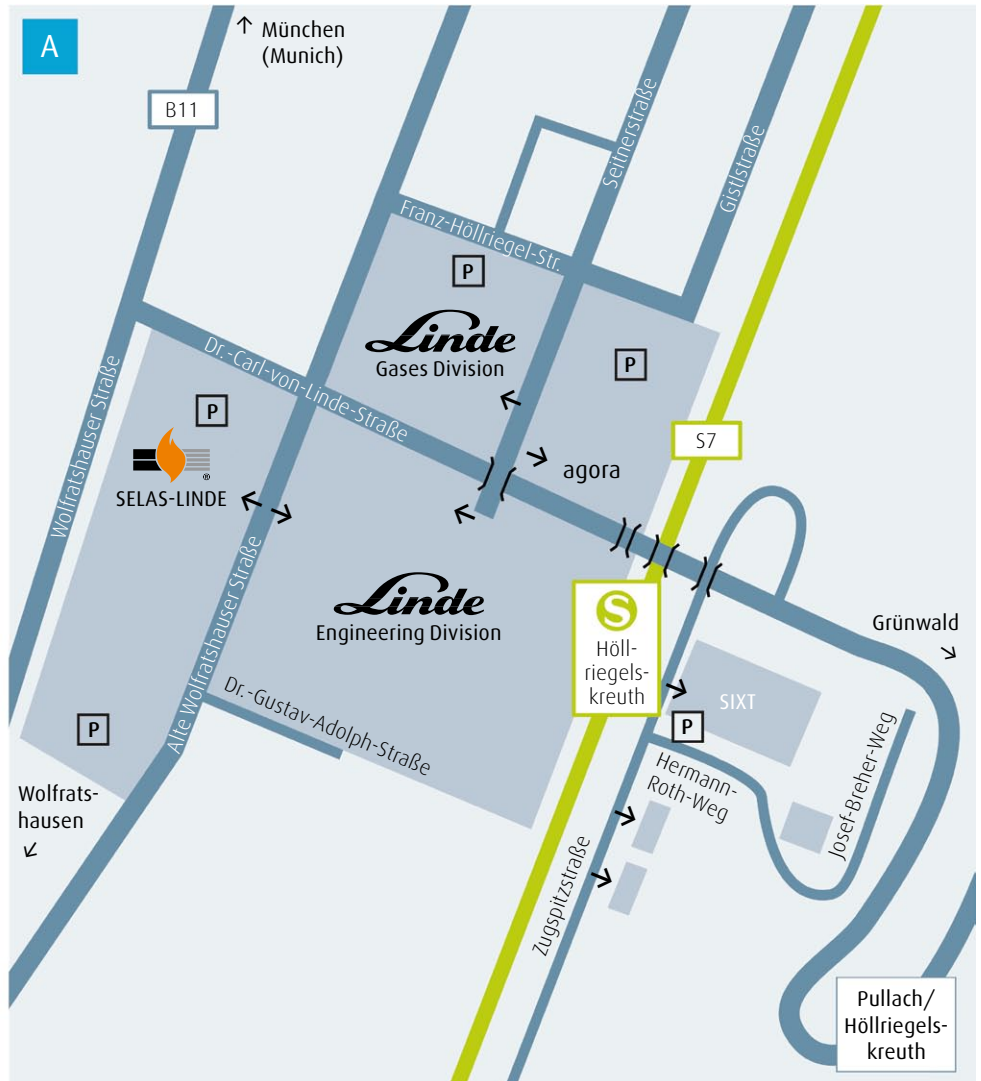

Directions. Pullach site. Anfahrtskizze. Standort Pullach.

Linde AG
Gases Division
Seitnerstraße 70
82049 Pullach, Germany

Tel. +49.89.7446-0
Fax +49.89.7446-1144
E-Mail info@linde-gas.com

Linde AG
Engineering Division
Dr.-Carl-von-Linde-Straße 6-14
82049 Pullach, Germany