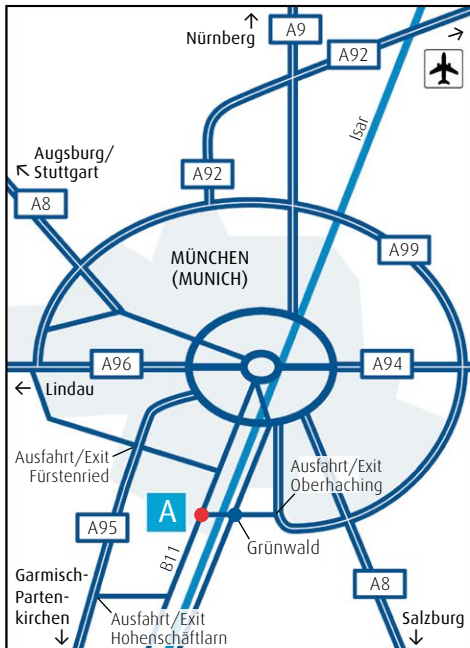

Directions. Pullach site. Anfahrtskizze. Standort Pullach.

Linde AG
Gases Division
Seitnerstraße 70
82049 Pullach, Germany

Tel. +49.89.7446-0
Fax +49.89.7446-1144
E-Mail info@linde-gas.com

Linde AG
Engineering Division
Dr.-Carl-von-Linde-Straße 6-14
82049 Pullach, Germany